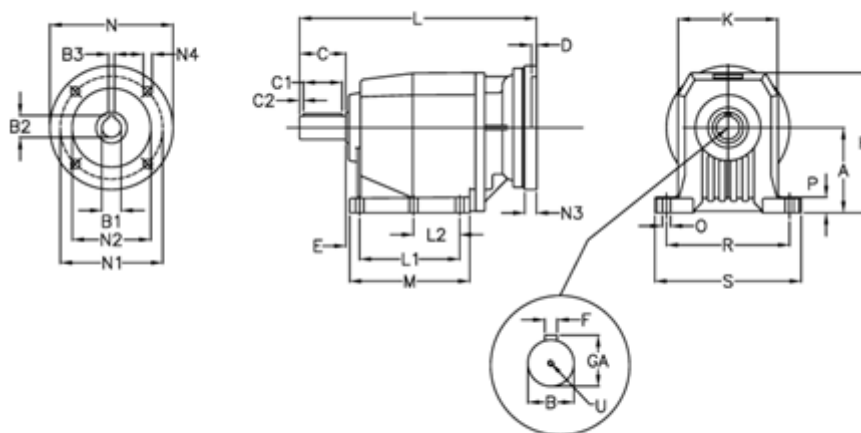

Article number: 40600803131235

Description: Helical gearbox
C802P-31,3-P90B5

Measures

A = 250	D = 4.0	L2 = 0.0	P = 35
B = 80	E = 33	M = 277.0	R = 370
B1 = 24	F = 22	N = 200	S = 440
B2 = 27.3	GA = 85.0	N1 = 165	U = M20x42
B3 = 8	H = 420	N2 = 130	
C = 140	K = 320	N3 = 0	
C1 = 110	L = 533.0	N4 = M10x12	
C2 = 15	L1 = 210.0	O = 26	